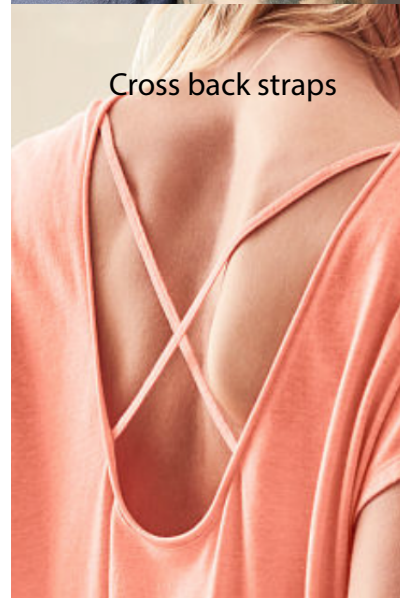

FRONT

BACK

.375" Raw edge binding

.375" Crossback straps

.5" hem with .125" twin
needle coverstitch

Shaped hem

Raw edge binding

Inspiration Image

Cross back straps

DETAILS:

- * Fabrication will be the same as 403104.
- * Please see inspiration image for fit.

COLOURS:

MONRING GLORY
15-1920 TCX

PEACH MELBA
14-1418 TCX

BLUE LIGHT
13-4909 TCX

8"