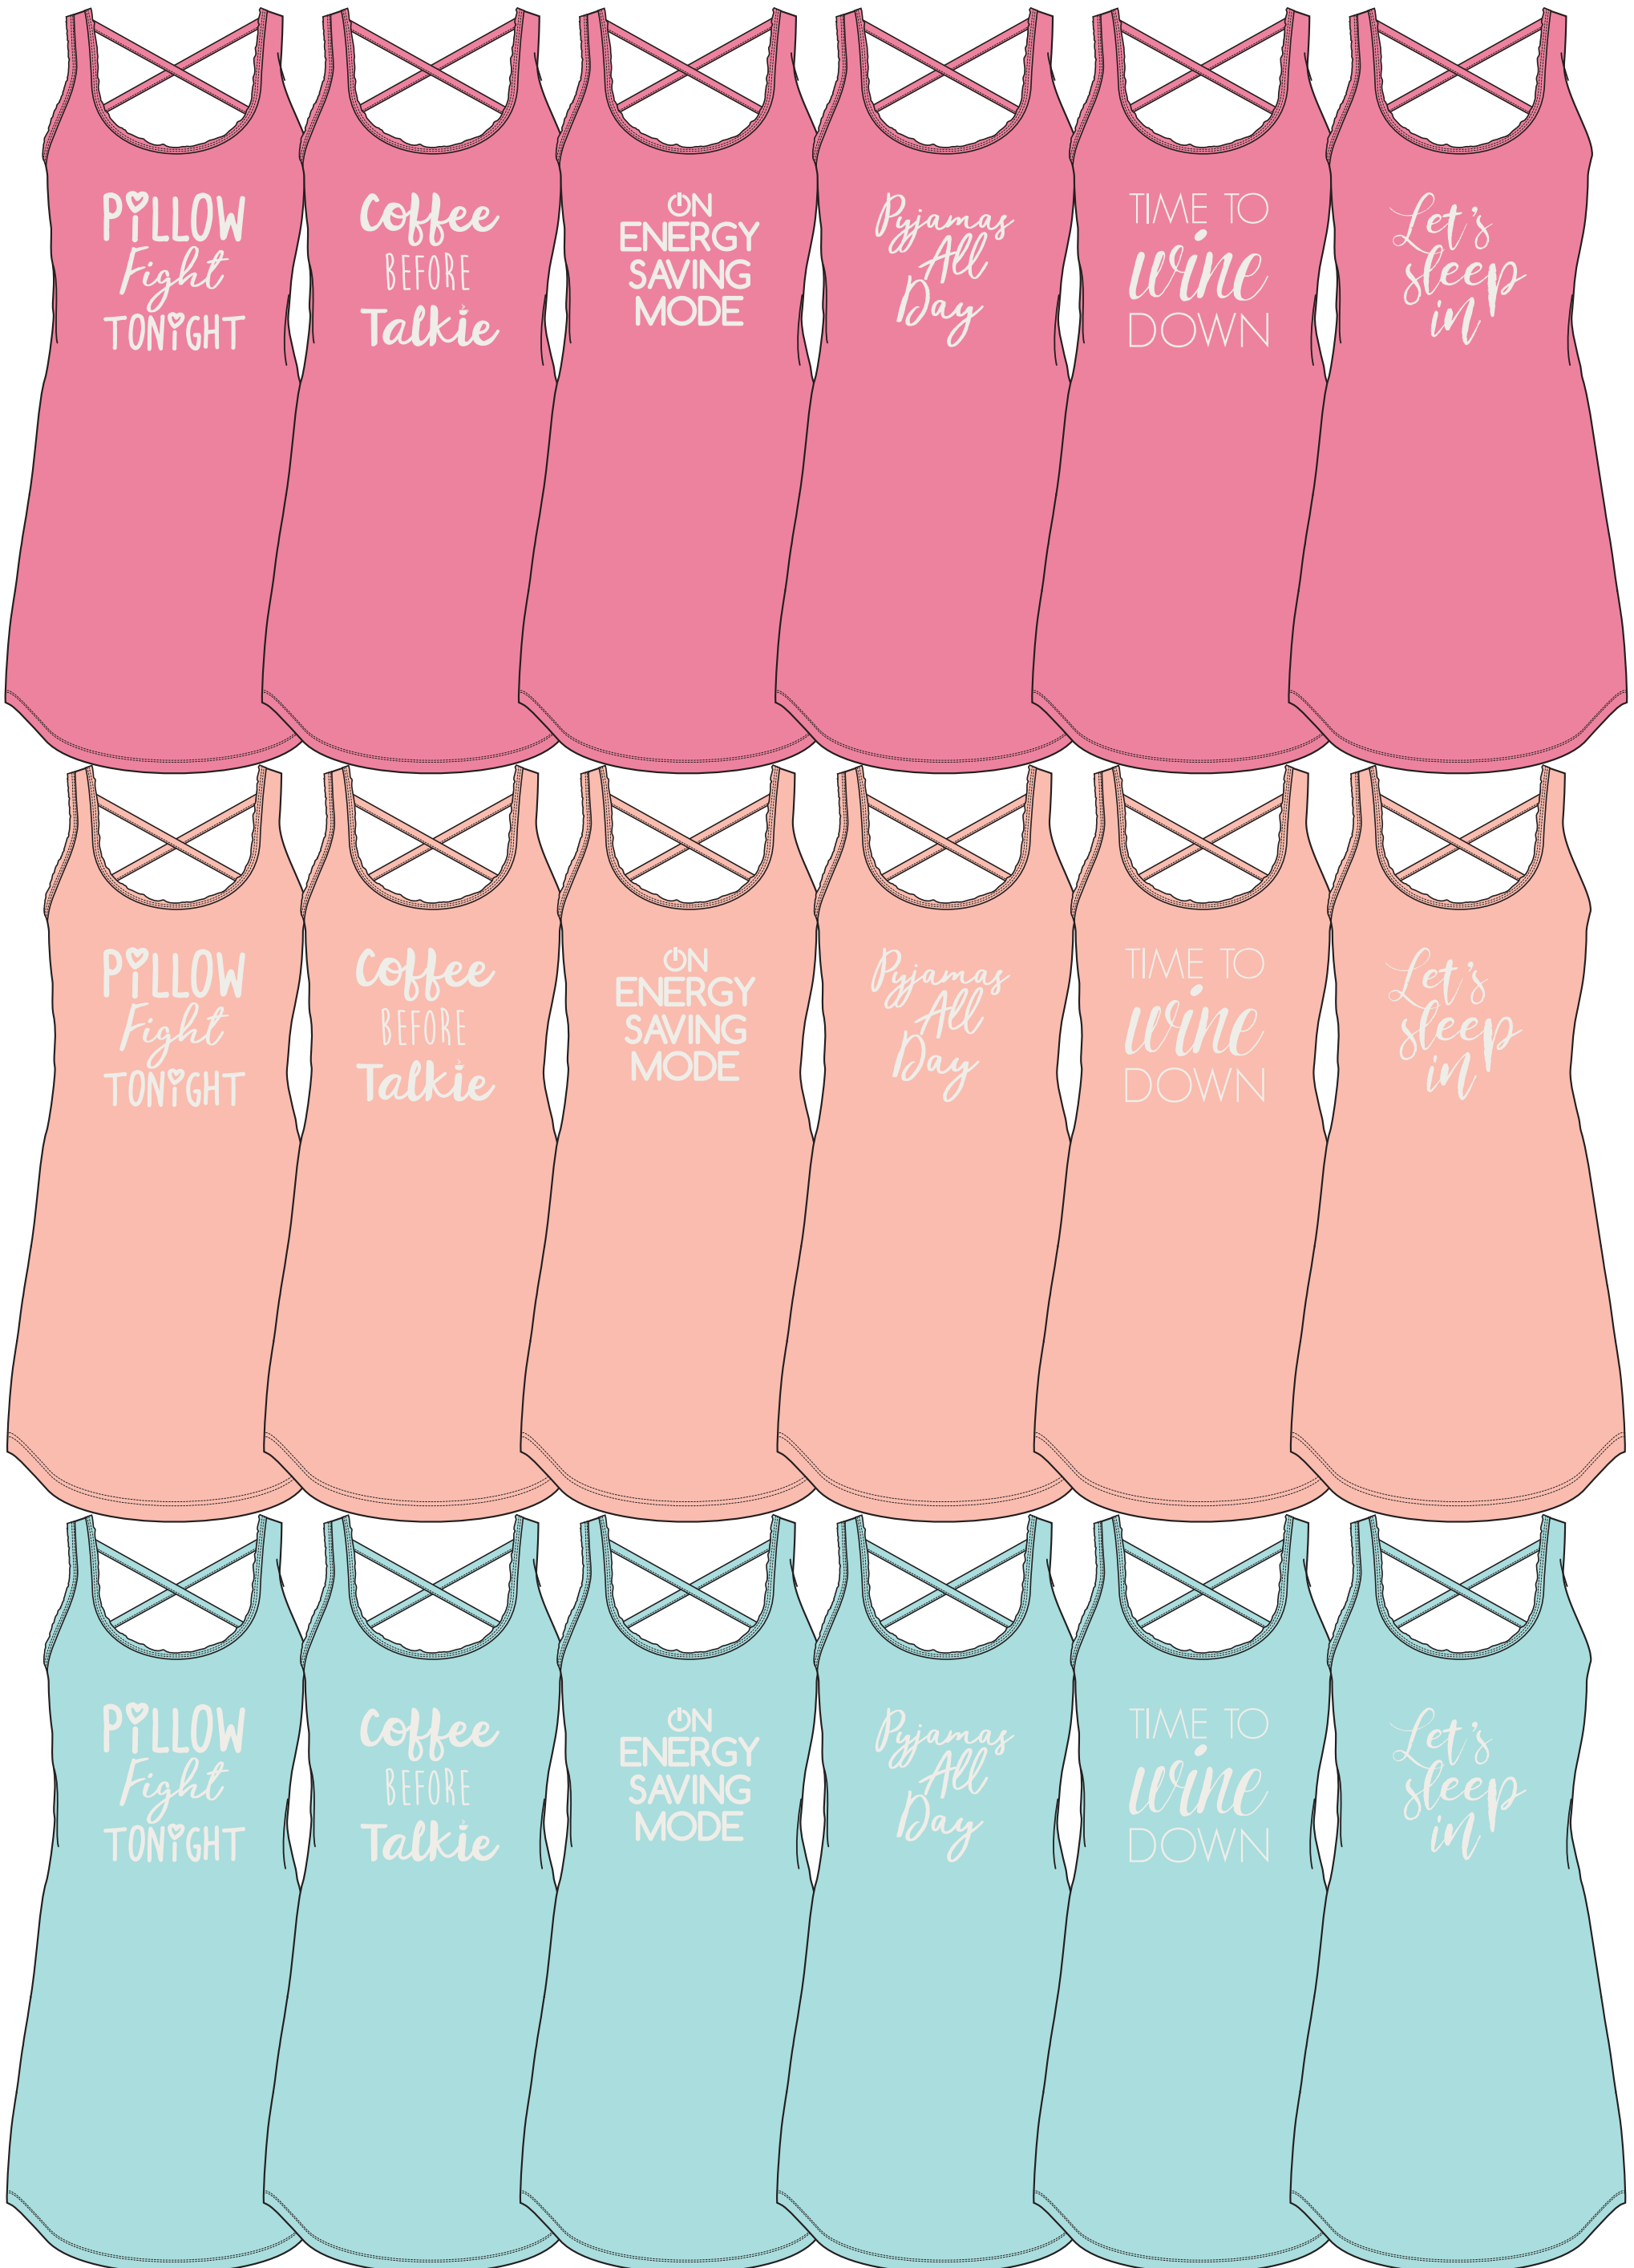

FRONT

BACK

.375" Raw edge binding

.375" Crossback straps

.5" hem with .125" twin
needle coverstitch

Shaped hem

Raw edge binding

Inspiration Image

Cross back straps

DETAILS:

- * Fabrication will be the same as 403104.
- * Please see inspiration image for fit.

COLOURS:

MONRING GLORY
15-1920 TCX

PEACH MELBA
14-1418 TCX

BLUE LIGHT
13-4909 TCX

8"

9"

PILLOW
Fight
TONIGHT

WHITE PRINT

8"

Coffee
BEFORE
Talkie 

8.87"

WHITE PRINT

8"

TIME TO
wine
DOWN

8.9"

WHITE PRINT

8"

8.9"

Let's
sleep
in

WHITE PRINT